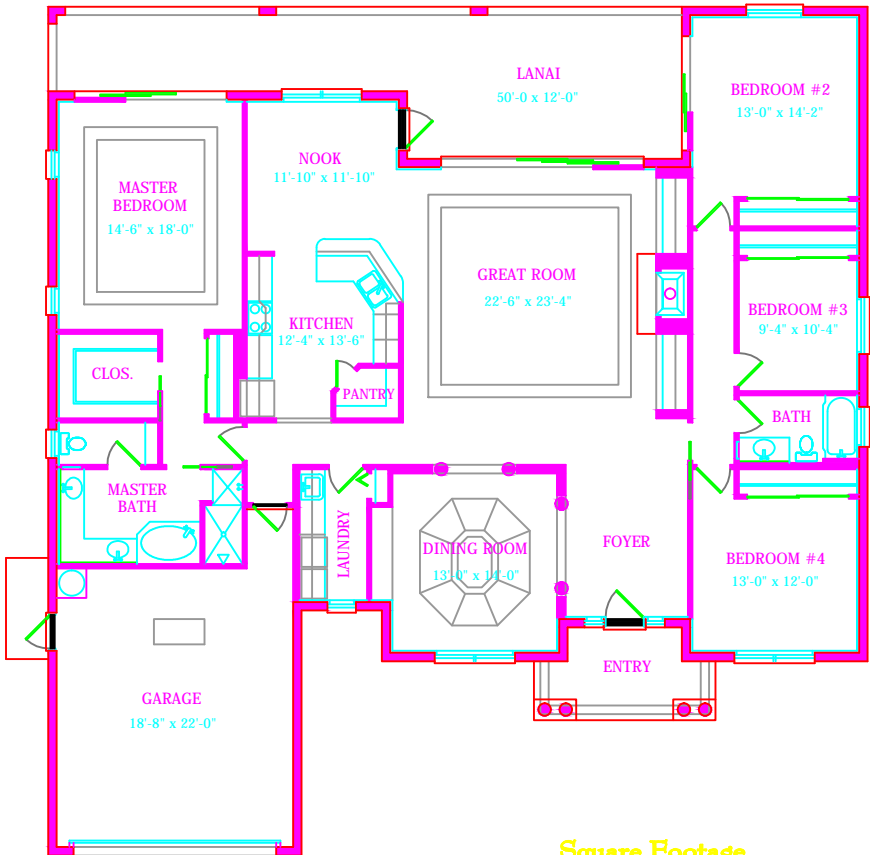

23514 Marisol Avenue

Square Footage

Living Area.....	2681
Lanai.....	449
Garage.....	468
Entry.....	91
Total.....	3689

ALL DIMENSIONS ARE APPROXIMATE